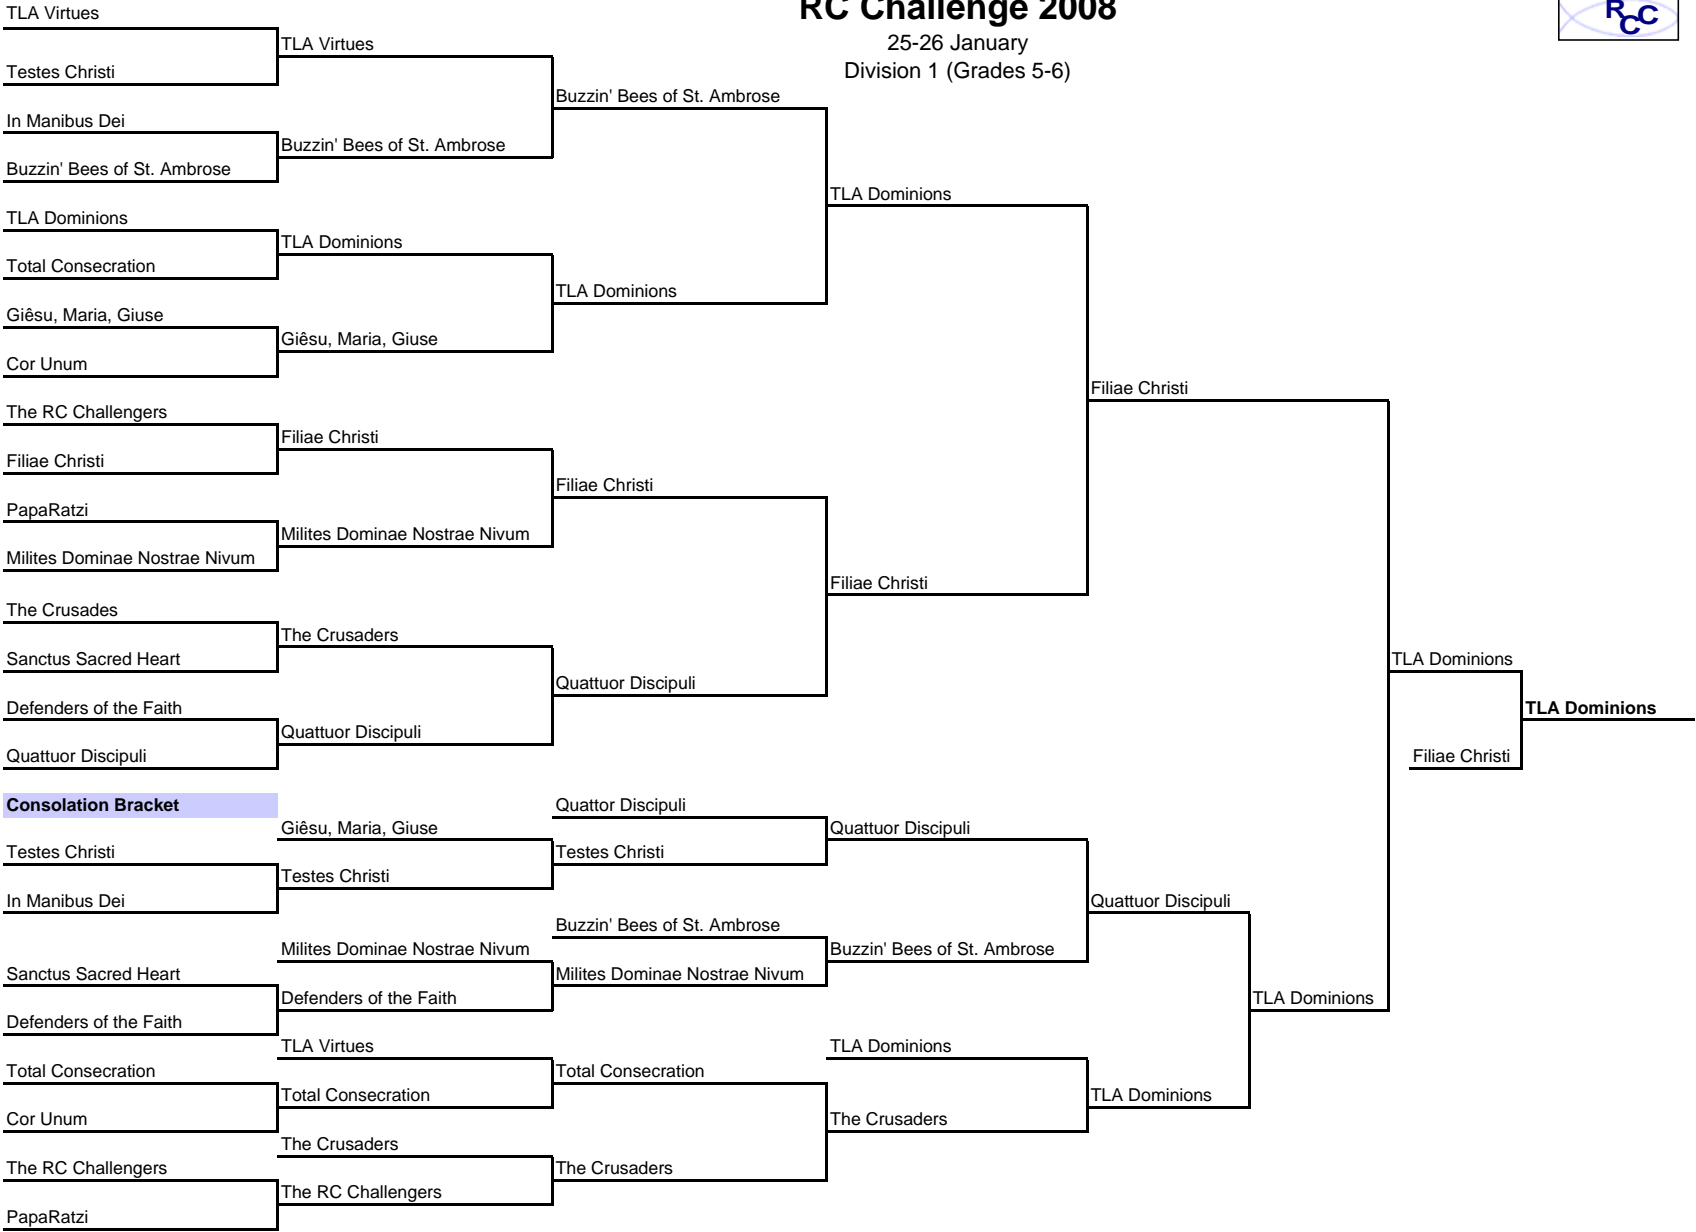

# RC Challenge 2008

25-26 January  
Division 1 (Grades 5-6)