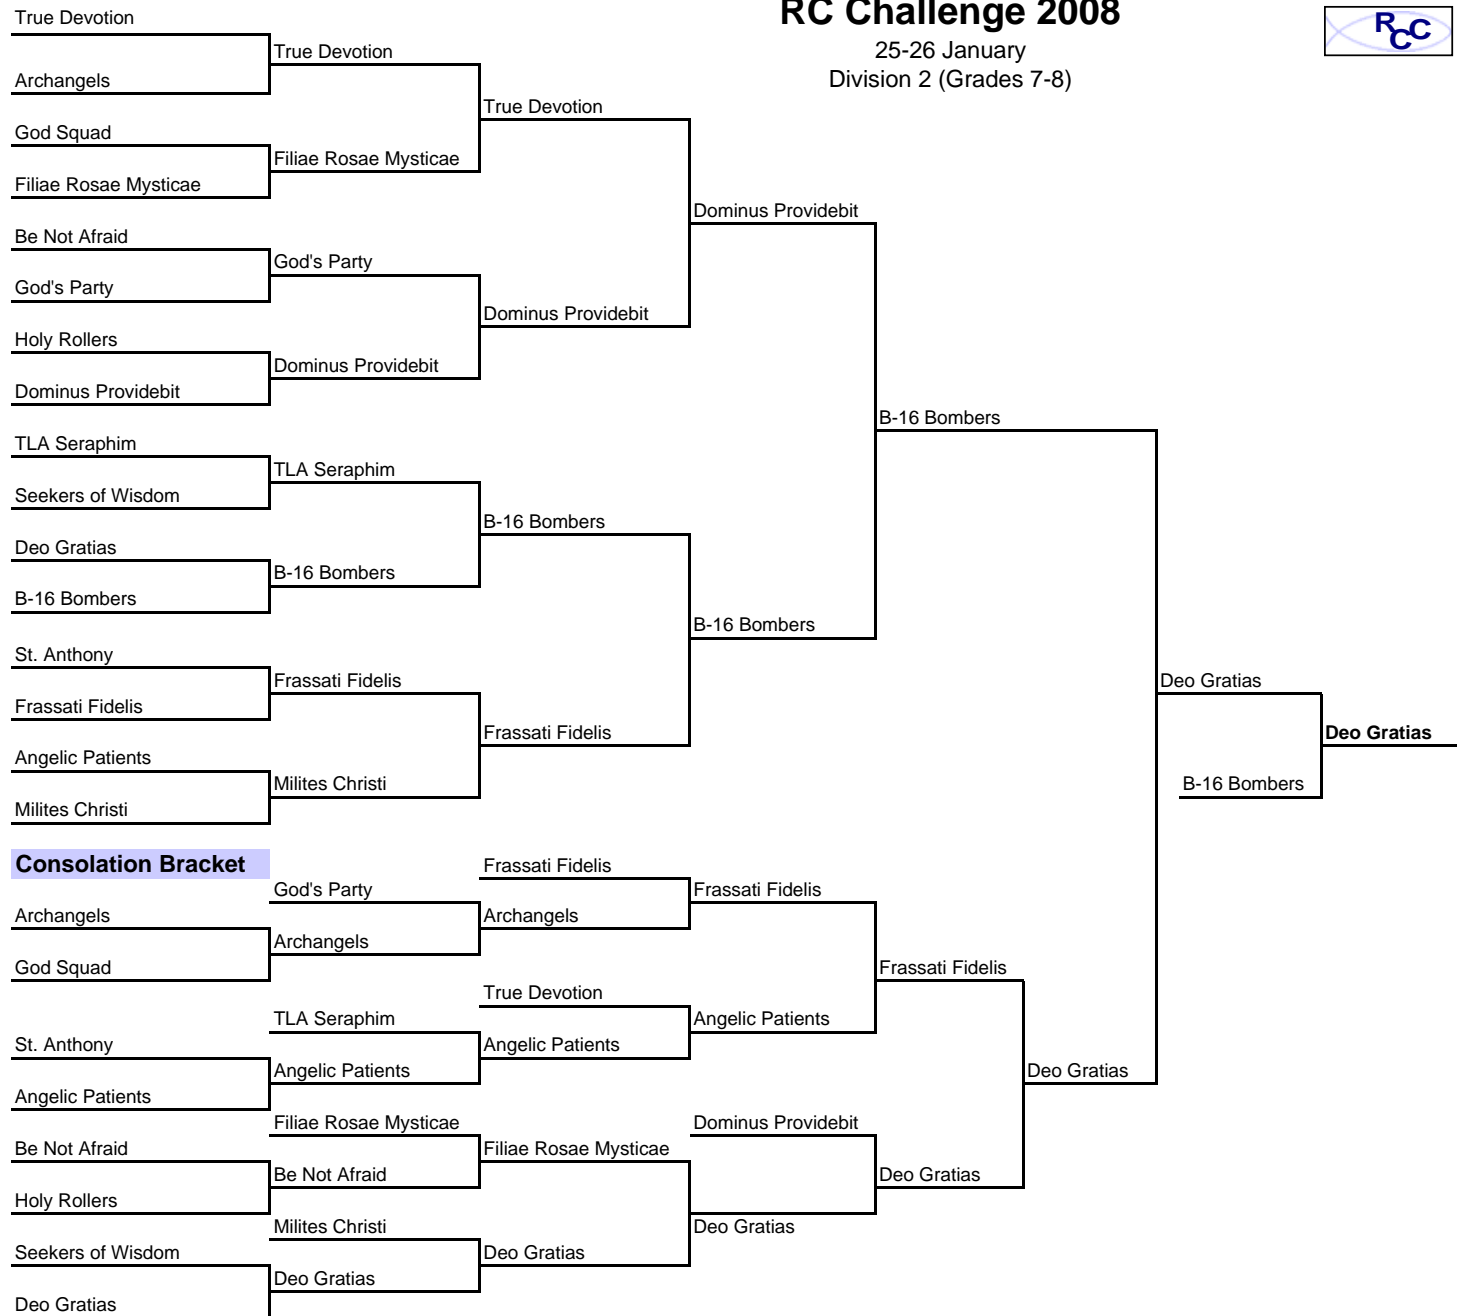

RC Challenge 2008

25-26 January
Division 2 (Grades 7-8)